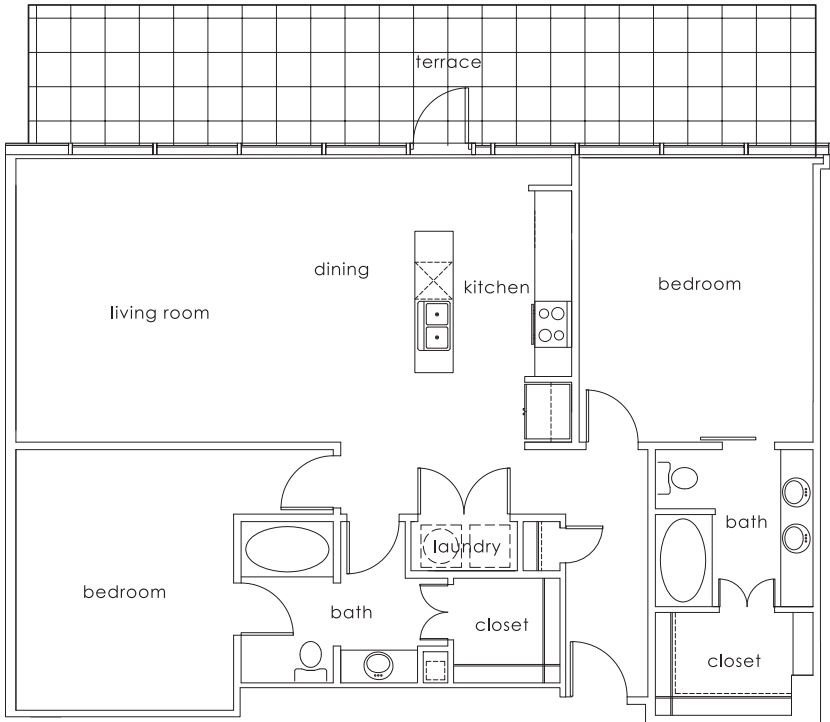

1407 MAIN

DOWNTOWN LOCATION

TAILORED SOPHISTICATION

UNIT
A

THIRD RAIL LOFTS

1,322

2 bedrooms

2 baths

3 closets

approximate square feet

WWW.1407MAIN.COM

all sizes and layouts are approximate and subject to change.