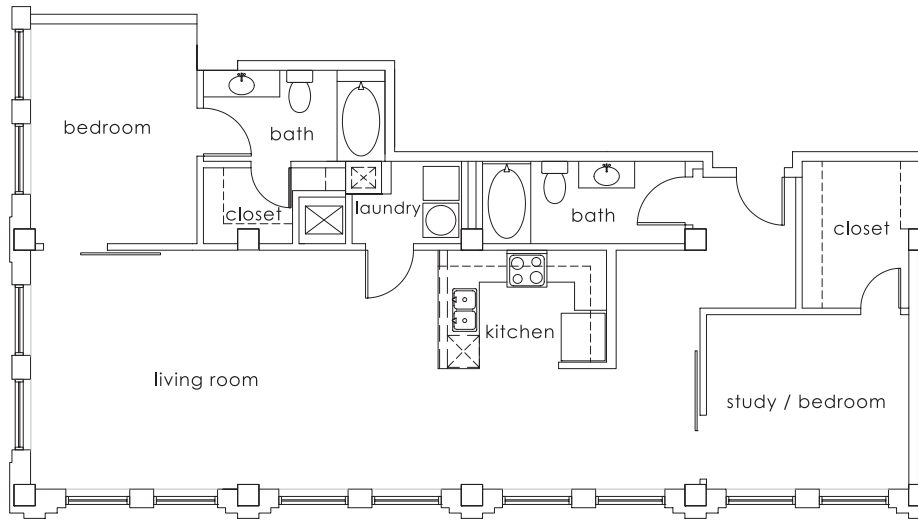

GULF STATES

1415 MAIN

HISTORIC IN NATURE
 MODERN IN AMENITIES

UNIT
 M

THIRD RAIL LOFTS

- 1 bedroom
- 2 baths
- 2 closets
- 1 study / bedroom
- 1,375 approximate square feet

www.ThirdRailLofts.com

all sizes and layouts are approximate and subject to change.

GULF STATES

1415 MAIN

HISTORIC IN NATURE
MODERN IN AMENITIES

UNIT

M

THIRD RAIL LOFTS

- 1 bedroom
- 2 baths
- 2 closets
- 1 study / bedroom
- 1,375 approximate square feet

www.ThirdRailLofts.com

all sizes and layouts are approximate and subject to change.