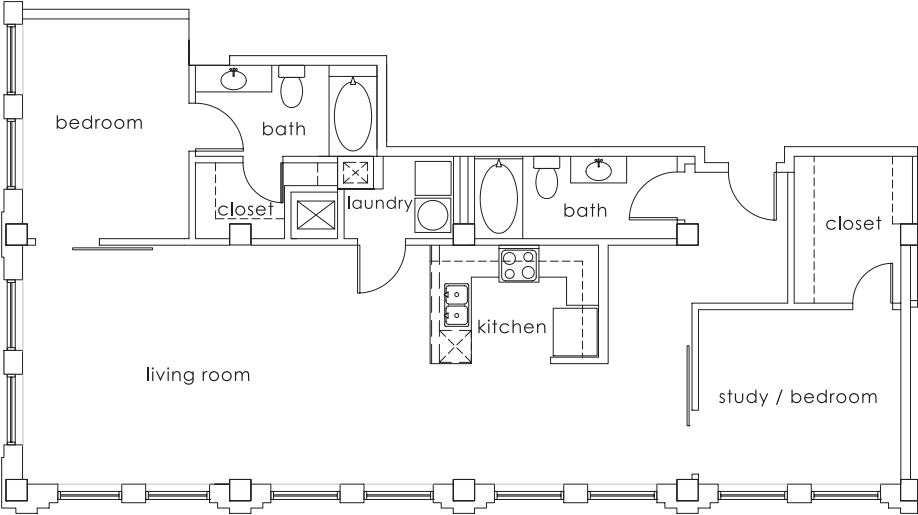

GULF STATES

1415 MAIN

HISTORIC IN NATURE
 MODERN IN AMENITIES

UNIT
 M

THIRD RAIL LOFTS

- 1 bedroom
- 2 baths
- 2 closets
- 1 study / bedroom
- 1,375 approximate square feet

www.ThirdRailLofts.com

all sizes and layouts are approximate and subject to change.

GULF STATES

1415 MAIN

HISTORIC IN NATURE
MODERN IN AMENITIES

UNIT

M

THIRD RAIL LOFTS

- 1 bedroom
- 2 baths
- 2 closets
- 1 study / bedroom
- 1,375 approximate square feet

www.ThirdRailLofts.com

all sizes and layouts are approximate and subject to change.