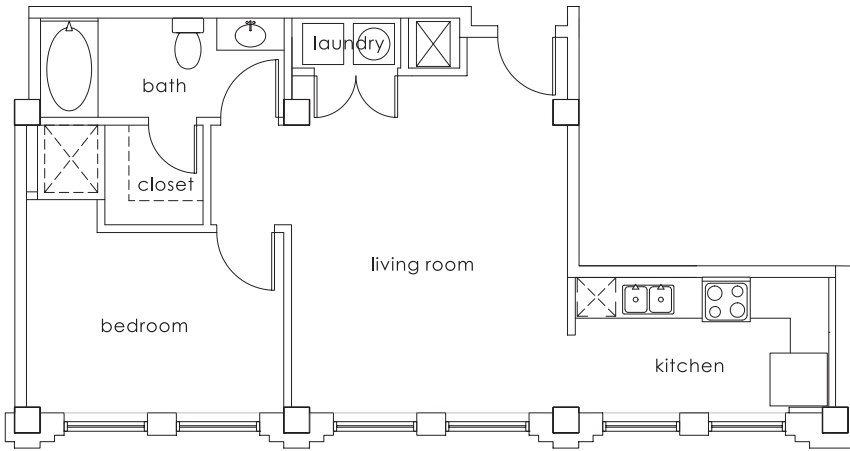

GULF STATES

1415 MAIN

HISTORIC IN NATURE
 MODERN IN AMENITIES

UNIT

L

THIRD RAIL LOFTS

- 1 bedroom
- 1 bath
- 1 closet
- 736 approximate square feet

www.ThirdRailLofts.com

all sizes and layouts are approximate and subject to change.

GULF STATES

1415 MAIN

HISTORIC IN NATURE
MODERN IN AMENITIES

UNIT

L

THIRD RAIL LOFTS

- 1 bedroom
- 1 bath
- 1 closet
- 736 approximate square feet