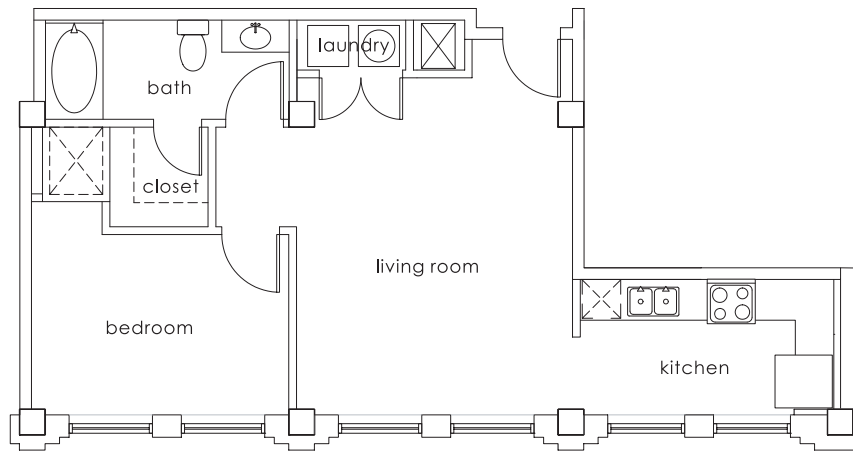

GULF STATES

1415 MAIN

HISTORIC IN NATURE
 MODERN IN AMENITIES

UNIT

L

THIRD RAIL LOFTS

- 1 bedroom
- 1 bath
- 1 closet
- 736 approximate square feet

www.ThirdRailLofts.com

all sizes and layouts are approximate and subject to change.

GULF STATES

1415 MAIN

HISTORIC IN NATURE
MODERN IN AMENITIES

UNIT

L

THIRD RAIL LOFTS

- 1 bedroom
- 1 bath
- 1 closet
- 736 approximate square feet