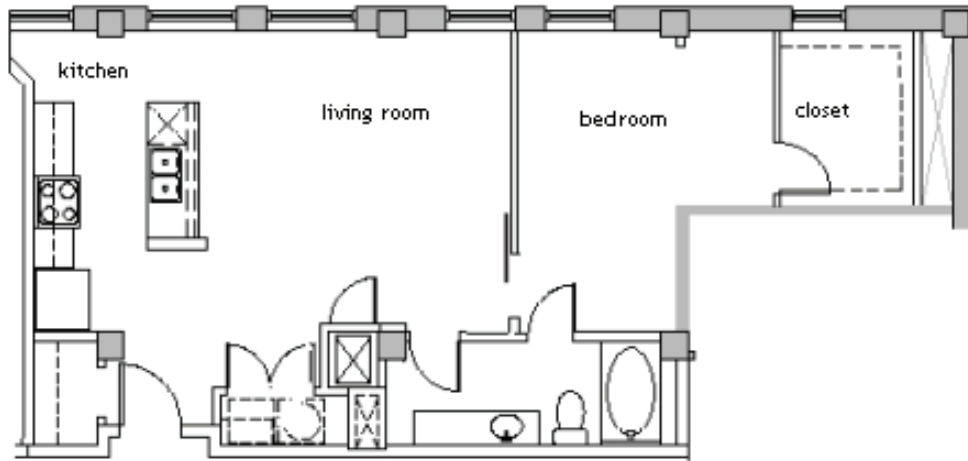

GULF STATES

1415 MAIN

HISTORIC IN NATURE
MODERN IN AMENITIES

UNIT K

THIRD RAIL LOFTS

- 1 bedroom
- 1 bath
- 2 closets
- 833 approximate square feet

GULF STATES

1415 MAIN

HISTORIC IN NATURE
 MODERN IN AMENITIES

UNIT

K

THIRD RAIL  LOFTS	1	bedroom
	1	bath
	2	closets
	833	approximate square feet

www.ThirdRailLofts.com

all sizes and layouts are approximate and subject to change.