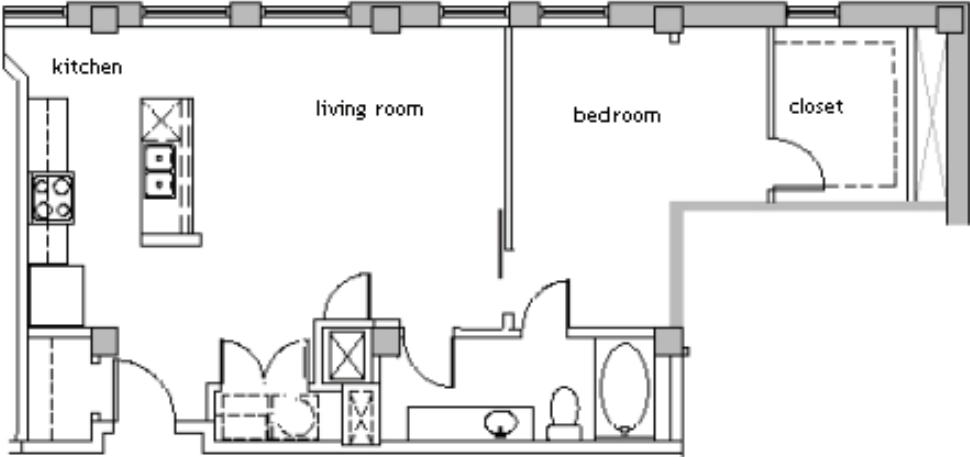

GULF STATES

1415 MAIN

HISTORIC IN NATURE
MODERN IN AMENITIES

UNIT K

THIRD RAIL LOFTS

- 1 bedroom
- 1 bath
- 2 closets
- 833 approximate square feet

GULF STATES

1415 MAIN

HISTORIC IN NATURE
 MODERN IN AMENITIES

UNIT

K

THIRD RAIL  LOFTS	1	bedroom
	1	bath
	2	closets
	833	approximate square feet

www.ThirdRailLofts.com

all sizes and layouts are approximate and subject to change.