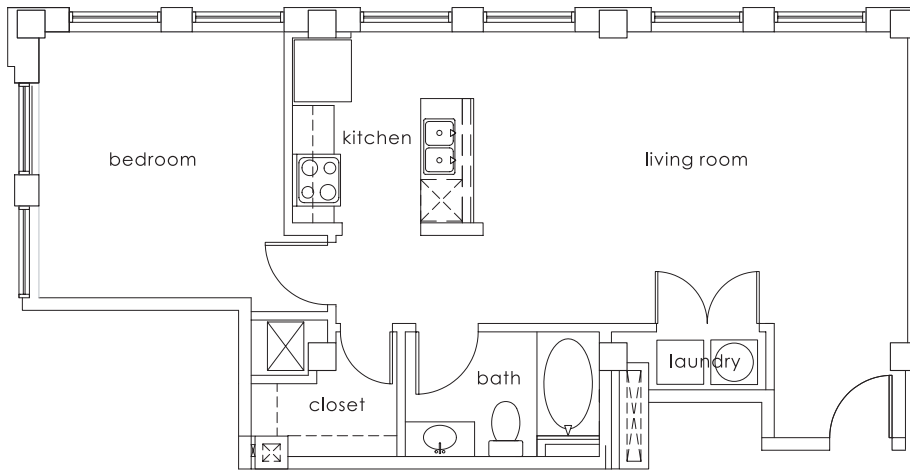

GULF STATES

1415 MAIN

HISTORIC IN NATURE
 MODERN IN AMENITIES

UNIT

H

THIRD RAIL LOFTS

- 1 bedroom
- 1 bath
- 1 closet
- 800 approximate square feet

www.ThirdRailLofts.com

all sizes and layouts are approximate and subject to change.

GULF STATES

1415 MAIN

HISTORIC IN NATURE
 MODERN IN AMENITIES

UNIT

H

THIRD RAIL LOFTS	1	bedroom
	1	bath
	1	closet
	800	approximate square feet

www.ThirdRailLofts.com

all sizes and layouts are approximate and subject to change.