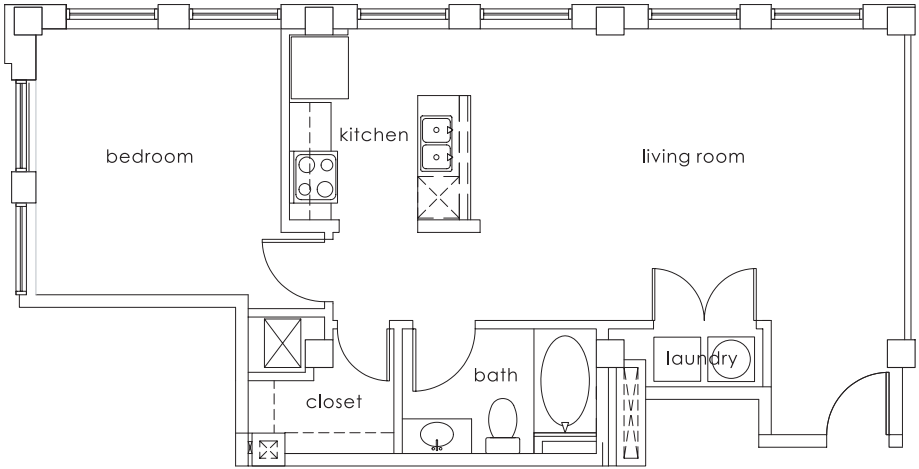

GULF STATES

1415 MAIN

HISTORIC IN NATURE
 MODERN IN AMENITIES

UNIT

H

THIRD RAIL LOFTS

- 1 bedroom
- 1 bath
- 1 closet
- 800 approximate square feet

www.ThirdRailLofts.com

all sizes and layouts are approximate and subject to change.

GULF STATES

1415 MAIN

HISTORIC IN NATURE
 MODERN IN AMENITIES

UNIT

H

THIRD RAIL LOFTS	1	bedroom
	1	bath
	1	closet
	800	approximate square feet

www.ThirdRailLofts.com

all sizes and layouts are approximate and subject to change.