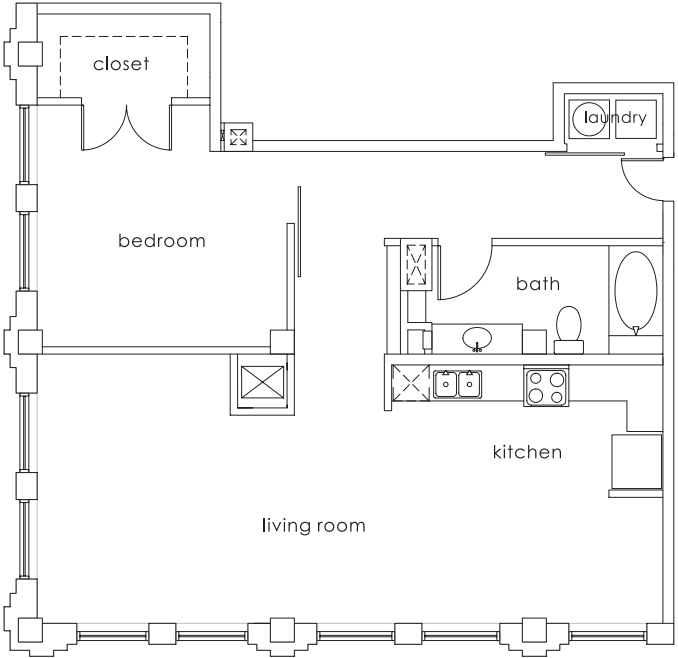

GULF STATES

1415 MAIN

HISTORIC IN NATURE
 MODERN IN AMENITIES

UNIT
 G

THIRD RAIL LOFTS	1	bedroom
	1	bath
	1	closet
	1,075	approximate square feet

GULF STATES

1415 MAIN

HISTORIC IN NATURE
 MODERN IN AMENITIES

UNIT
G

THIRD RAIL LOFTS	1	bedroom
	1	bath
	1	closet
	1,075	approximate square feet

www.ThirdRailLofts.com

all sizes and layouts are approximate and subject to change.