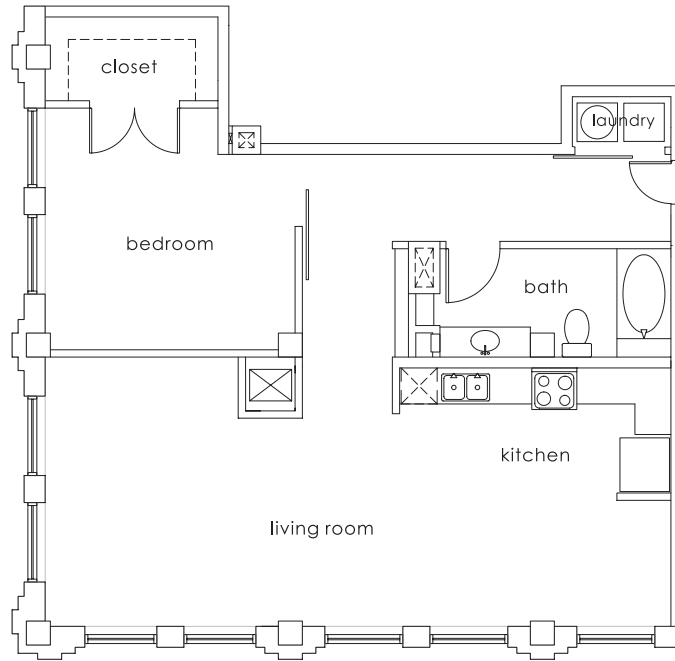

GULF STATES

1415 MAIN

HISTORIC IN NATURE
 MODERN IN AMENITIES

UNIT
 G

THIRD RAIL LOFTS	1	bedroom
	1	bath
	1	closet
	1,075	approximate square feet

GULF STATES

1415 MAIN

HISTORIC IN NATURE
 MODERN IN AMENITIES

UNIT
G

THIRD RAIL LOFTS	1	bedroom
	1	bath
	1	closet
	1,075	approximate square feet

www.ThirdRailLofts.com

all sizes and layouts are approximate and subject to change.