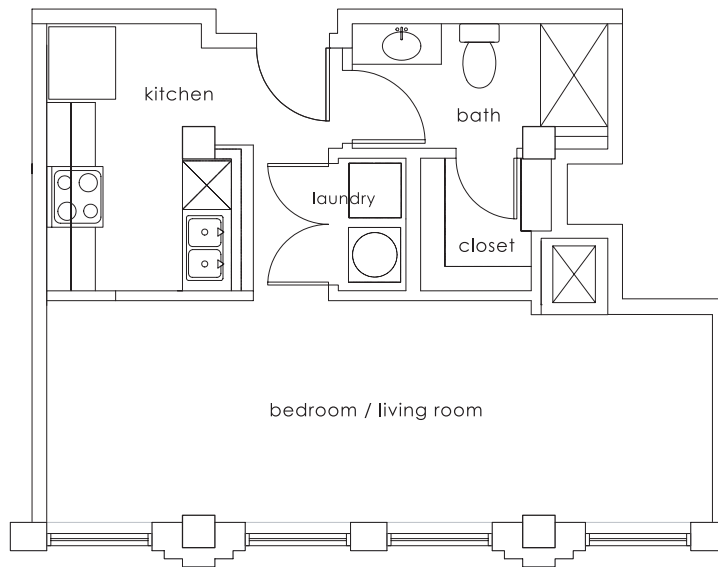

GULF STATES

1415 MAIN

HISTORIC IN NATURE
MODERN IN AMENITIES

UNIT

F

THIRD RAIL LOFTS

- 1 bedroom
- 1 bath
- 1 closet
- 544 approximate square feet

www.ThirdRailLofts.com

all sizes and layouts are approximate and subject to change.

GULF STATES

1415 MAIN

HISTORIC IN NATURE
MODERN IN AMENITIES

UNIT

F

THIRD RAIL LOFTS

- 1 bedroom
- 1 bath
- 1 closet
- 544 approximate square feet