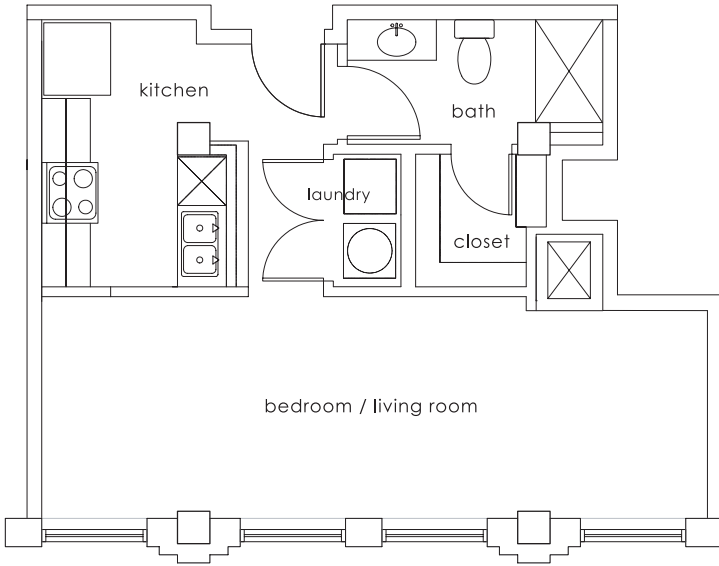

GULF STATES

1415 MAIN

HISTORIC IN NATURE
MODERN IN AMENITIES

UNIT

F

THIRD RAIL LOFTS

- 1 bedroom
- 1 bath
- 1 closet
- 544 approximate square feet

www.ThirdRailLofts.com

all sizes and layouts are approximate and subject to change.

GULF STATES

1415 MAIN

HISTORIC IN NATURE
MODERN IN AMENITIES

UNIT

F

THIRD RAIL LOFTS

- 1 bedroom
- 1 bath
- 1 closet
- 544 approximate square feet