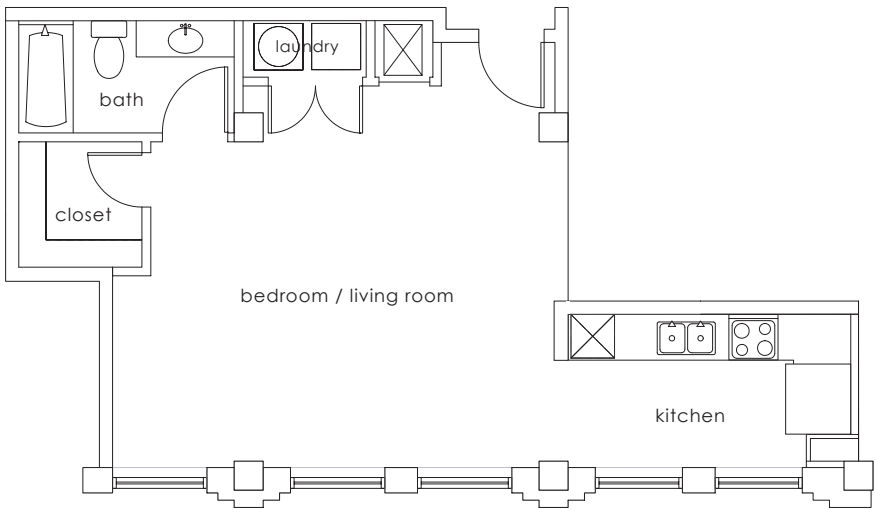

GULF STATES

1415 MAIN

Historic in Nature

Modern in Amenities

UNIT

E

THIRD RAIL LOFTS

1	bedroom
1	bath
1	closet
621	approximate square feet

www.ThirdRailLofts.com

all sizes and layouts are approximate and subject to change.

GULF STATES 1415 MAIN

Historic in Nature
Modern in Amenities

UNIT
E

THIRD RAIL LOFTS	1	bedroom
	1	bath
	1	closet
	621	approximate square feet