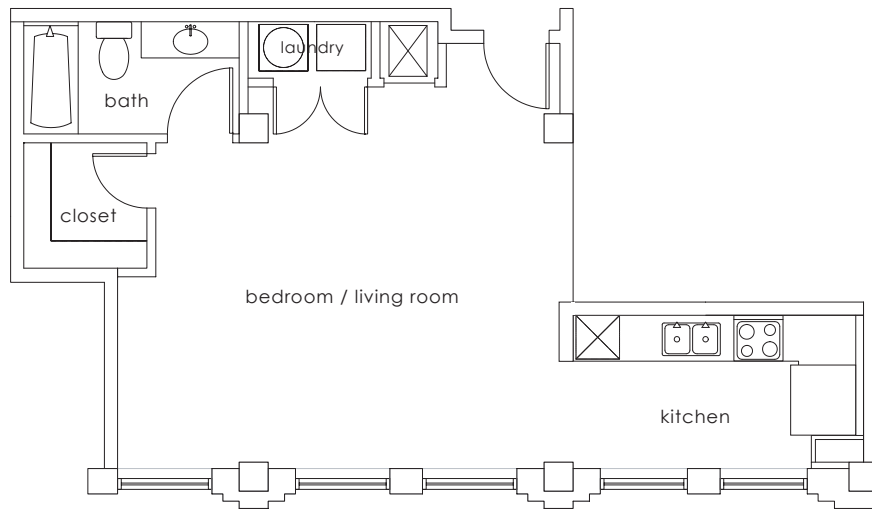

GULF STATES

1415 MAIN

Historic in Nature

Modern in Amenities

UNIT

E

THIRD RAIL LOFTS

1	bedroom
1	bath
1	closet
621	approximate square feet

www.ThirdRailLofts.com

all sizes and layouts are approximate and subject to change.

GULF STATES 1415 MAIN

Historic in Nature
Modern in Amenities

UNIT
E

THIRD RAIL LOFTS	1	bedroom
	1	bath
	1	closet
	621	approximate square feet