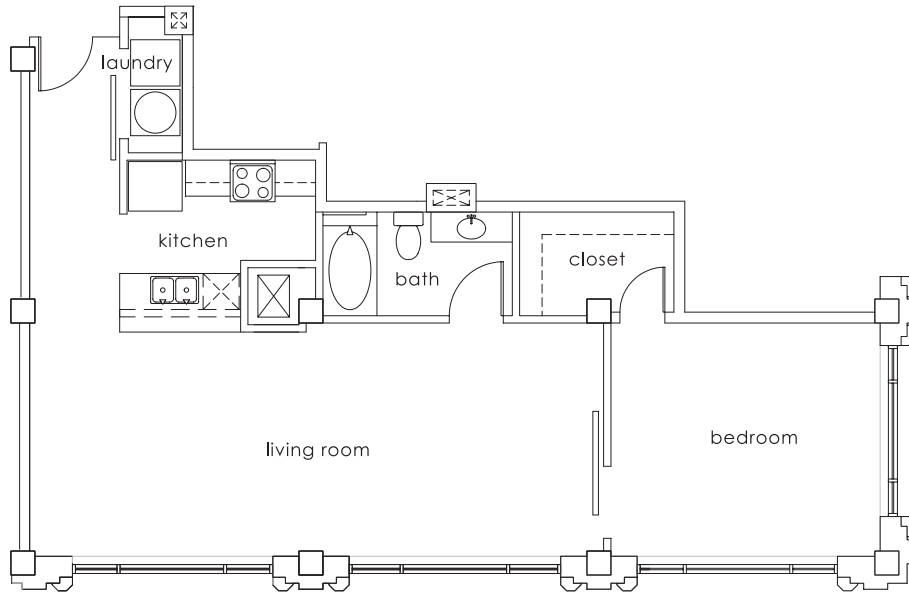

GULF STATES

1415 MAIN

HISTORIC IN NATURE
 MODERN IN AMENITIES

UNIT

D

THIRD RAIL LOFTS

- 1 bedroom
- 1 bath
- 2 closets
- 1,003 approximate square feet

www.ThirdRailLofts.com

all sizes and layouts are approximate and subject to change.

GULF STATES

1415 MAIN

HISTORIC IN NATURE
MODERN IN AMENITIES

UNIT
D

THIRD RAIL LOFTS	1	bedroom
	1	bath
	2	closets
	1,003	approximate square feet