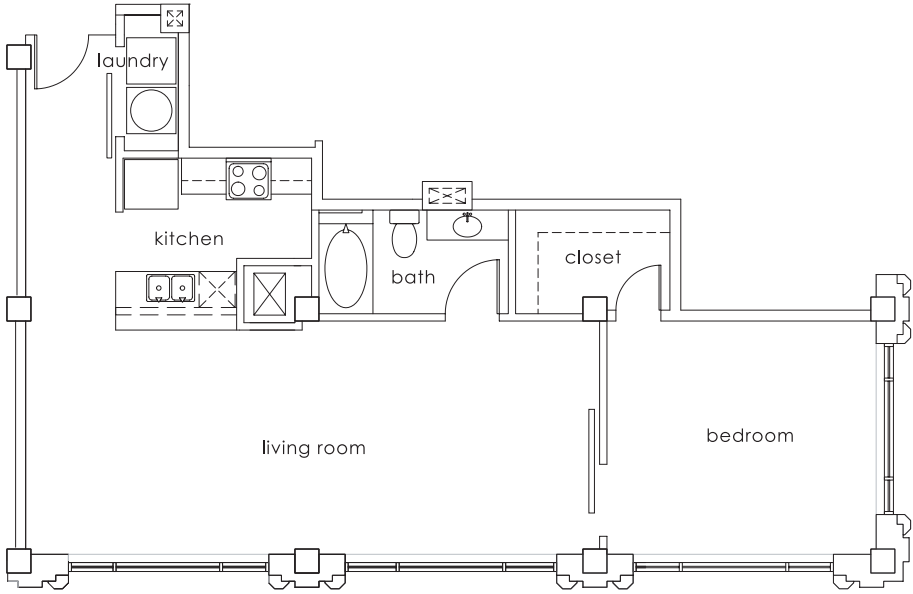

GULF STATES

1415 MAIN

HISTORIC IN NATURE
 MODERN IN AMENITIES

UNIT

D

THIRD RAIL LOFTS

- 1 bedroom
- 1 bath
- 2 closets
- 1,003 approximate square feet

www.ThirdRailLofts.com

all sizes and layouts are approximate and subject to change.

GULF STATES

1415 MAIN

HISTORIC IN NATURE
MODERN IN AMENITIES

UNIT
D

THIRD RAIL LOFTS	1	bedroom
	1	bath
	2	closets
	1,003	approximate square feet