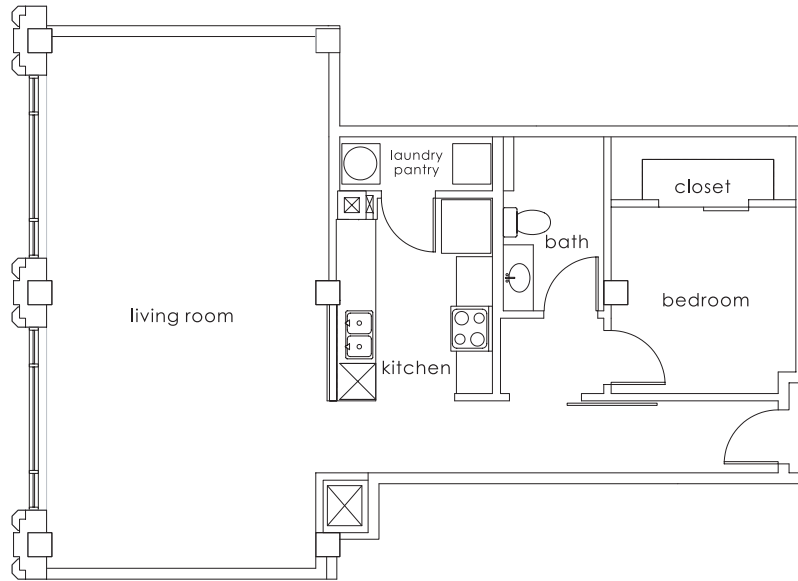

GULF STATES

1415 MAIN

HISTORIC IN NATURE
 MODERN IN AMENITIES

UNIT

B

THIRD RAIL LOFTS

- 1 bedroom
- 1 bath
- 1 closet
- 1,007 approximate square feet

www.ThirdRailLofts.com

all sizes and layouts are approximate and subject to change.

GULF STATES

1415 MAIN

HISTORIC IN NATURE
 MODERN IN AMENITIES

UNIT

B

THIRD RAIL LOFTS

- 1 bedroom
- 1 bath
- 1 closet
- 1,007 approximate square feet