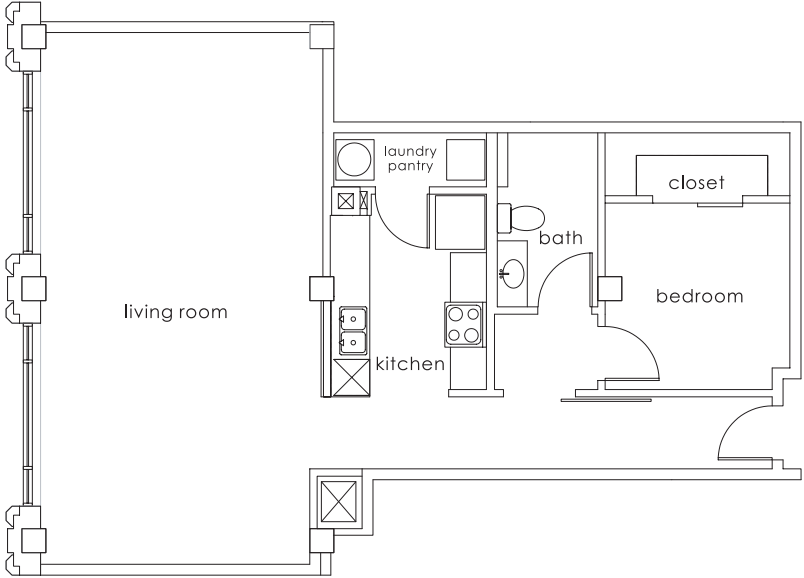

GULF STATES

1415 MAIN

HISTORIC IN NATURE
 MODERN IN AMENITIES

UNIT

B

THIRD RAIL LOFTS

- 1 bedroom
- 1 bath
- 1 closet
- 1,007 approximate square feet

www.ThirdRailLofts.com

all sizes and layouts are approximate and subject to change.

GULF STATES

1415 MAIN

HISTORIC IN NATURE
 MODERN IN AMENITIES

UNIT

B

THIRD RAIL LOFTS

- 1 bedroom
- 1 bath
- 1 closet
- 1,007 approximate square feet