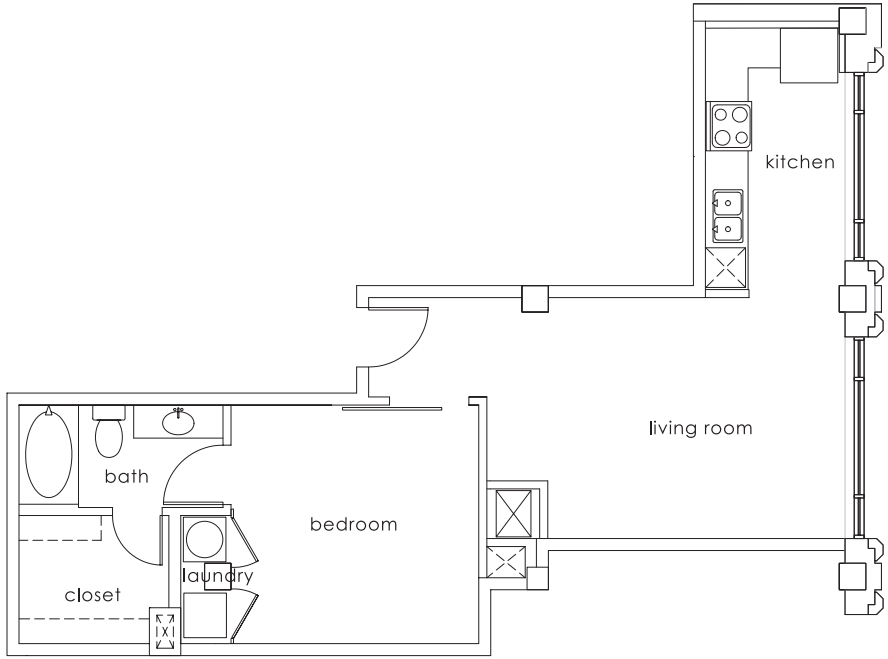

GULF STATES

1415 MAIN

HISTORIC IN NATURE
 MODERN IN AMENITIES

UNIT

A

THIRD RAIL LOFTS

- 1 bedroom
- 1 bath
- 1 closet
- 713 approximate square feet

WWW.1415MAIN.COM

all sizes and layouts are approximate and subject to change.

GULF STATES 1415 MAIN

HISTORIC IN NATURE
MODERN IN AMENITIES

UNIT A

THIRD RAIL LOFTS

- 1 bedroom
- 1 bath
- 1 closet
- 713 approximate square feet

WWW.1415MAIN.COM

all sizes and layouts are approximate and subject to change.