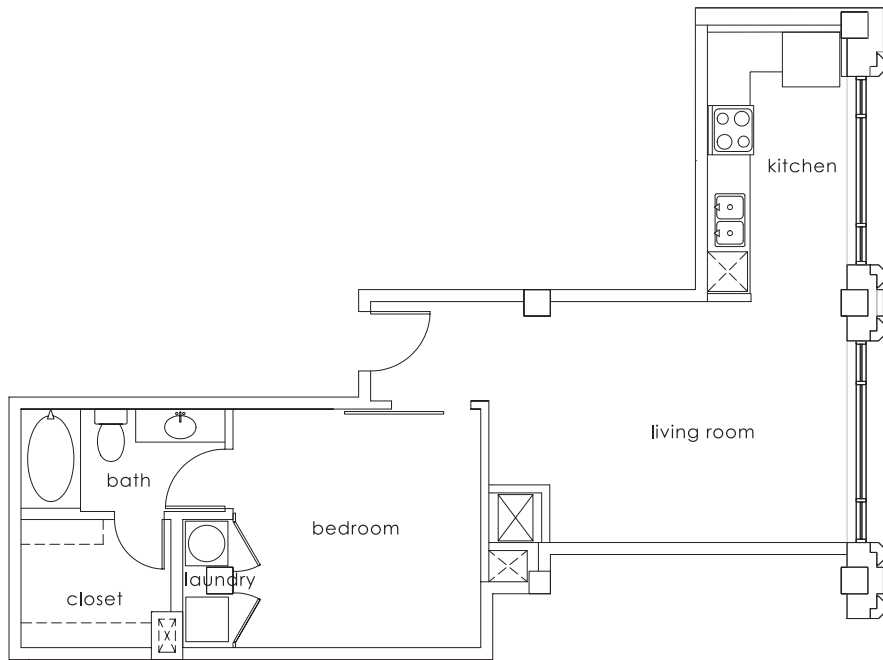

GULF STATES

1415 MAIN

HISTORIC IN NATURE
 MODERN IN AMENITIES

UNIT

A

THIRD RAIL LOFTS

- 1 bedroom
- 1 bath
- 1 closet
- 713 approximate square feet

WWW.1415MAIN.COM

all sizes and layouts are approximate and subject to change.

GULF STATES 1415 MAIN

HISTORIC IN NATURE
MODERN IN AMENITIES

UNIT A

THIRD RAIL LOFTS

- 1 bedroom
- 1 bath
- 1 closet
- 713 approximate square feet

WWW.1415MAIN.COM

all sizes and layouts are approximate and subject to change.