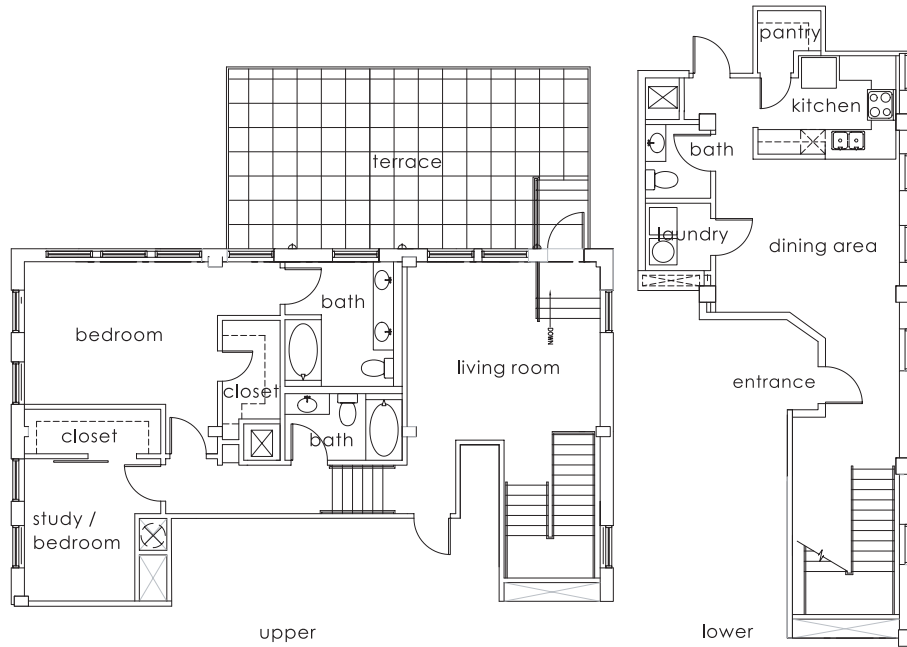

GULF STATES

1415 MAIN

HISTORIC IN NATURE
 MODERN IN AMENITIES

PENTHOUSE TWO

THIRD RAIL LOFTS	2	bedrooms
	3	baths
	3	closets
	1,827	approximate square feet

www.ThirdRailLofts.com

all sizes and layouts are approximate and subject to change.

GULF STATES

1415 MAIN

HISTORIC IN NATURE
 MODERN IN AMENITIES

PENTHOUSE TWO

THIRD RAIL LOFTS

- 2 bedrooms
- 3 baths
- 3 closets
- 1,827 approximate square feet

www.ThirdRailLofts.com

all sizes and layouts are approximate and subject to change.