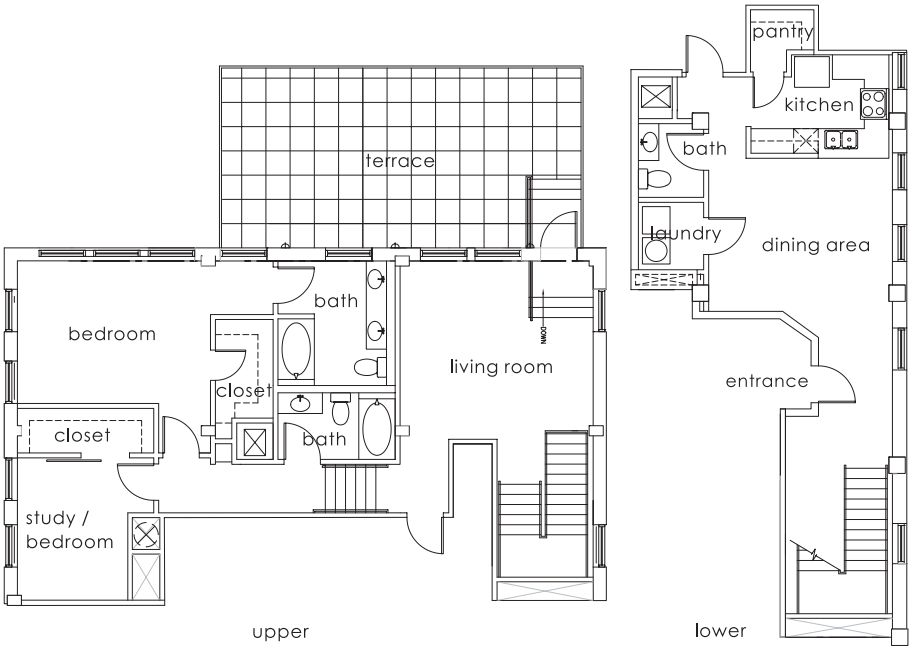

GULF STATES

1415 MAIN

HISTORIC IN NATURE
 MODERN IN AMENITIES

PENTHOUSE TWO

THIRD RAIL LOFTS	2	bedrooms
	3	baths
	3	closets
	1,827	approximate square feet

www.ThirdRailLofts.com

all sizes and layouts are approximate and subject to change.

GULF STATES

1415 MAIN

HISTORIC IN NATURE
 MODERN IN AMENITIES

PENTHOUSE TWO

THIRD RAIL LOFTS

- 2 bedrooms
- 3 baths
- 3 closets
- 1,827 approximate square feet

www.ThirdRailLofts.com

all sizes and layouts are approximate and subject to change.