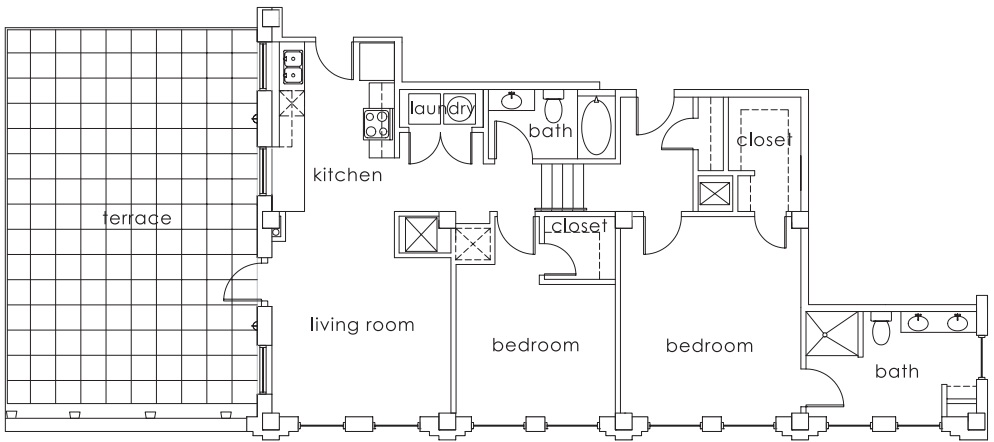

GULF STATES

1415 MAIN

HISTORIC IN NATURE
MODERN IN AMENITIES

PENTHOUSE

ONE

THIRD RAIL LOFTS

- 2 bedrooms
- 2 baths
- 2 closets
- 1,344 approximate square feet

www.ThirdRailLofts.com

all sizes and layouts are approximate and subject to change.

GULF STATES

1415 MAIN

HISTORIC IN NATURE
MODERN IN AMENITIES

PENTHOUSE ONE

THIRD RAIL  LOFTS	2	bedrooms
	2	baths
	2	closets
	1,344	approximate square feet