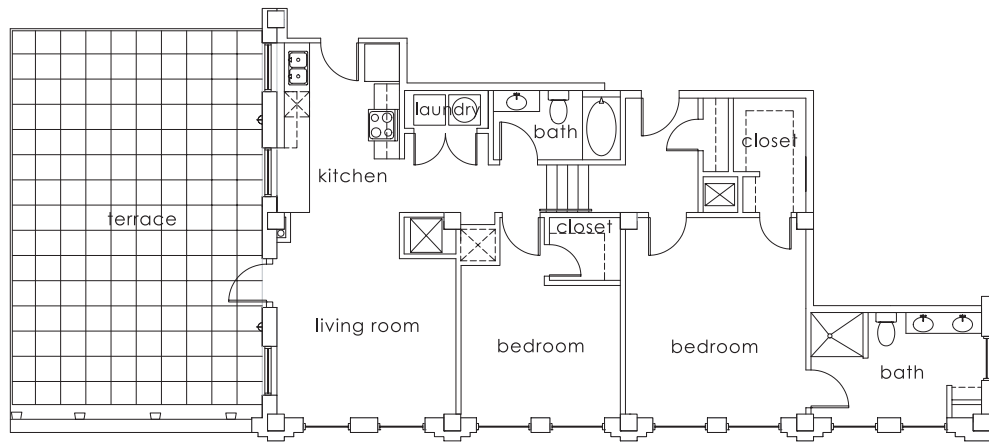

GULF STATES

1415 MAIN

HISTORIC IN NATURE
MODERN IN AMENITIES

PENTHOUSE

ONE

THIRD RAIL LOFTS

- 2 bedrooms
- 2 baths
- 2 closets
- 1,344 approximate square feet

www.ThirdRailLofts.com

all sizes and layouts are approximate and subject to change.

GULF STATES

1415 MAIN

HISTORIC IN NATURE
MODERN IN AMENITIES

PENTHOUSE ONE

THIRD RAIL  LOFTS	2	bedrooms
	2	baths
	2	closets
	1,344	approximate square feet