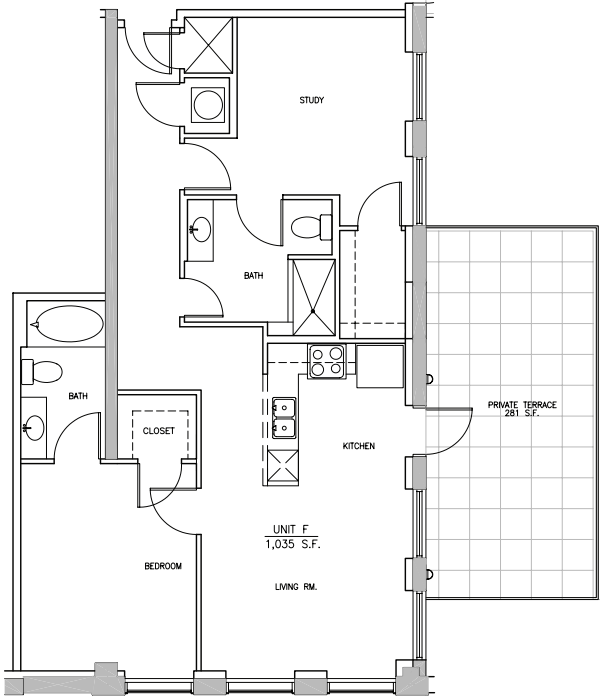

1414 ELM

DOWNTOWN LOCATION

TAILORED SOPHISTICATION

UNIT F

THIRD RAIL LOFTS

1 bedroom

2 baths

2 closets

1,035 approximate square feet

www.ThirdRailLofts.com

all sizes and layouts are approximate and subject to change.

1414 ELM

DOWNTOWN LOCATION
TAILORED SOPHISTICATION

UNIT F

- | | | |
|------------------|-------|-------------------------|
| THIRD RAIL LOFTS | 1 | bedroom |
| | 2 | baths |
| | 2 | closets |
| | 1,035 | approximate square feet |