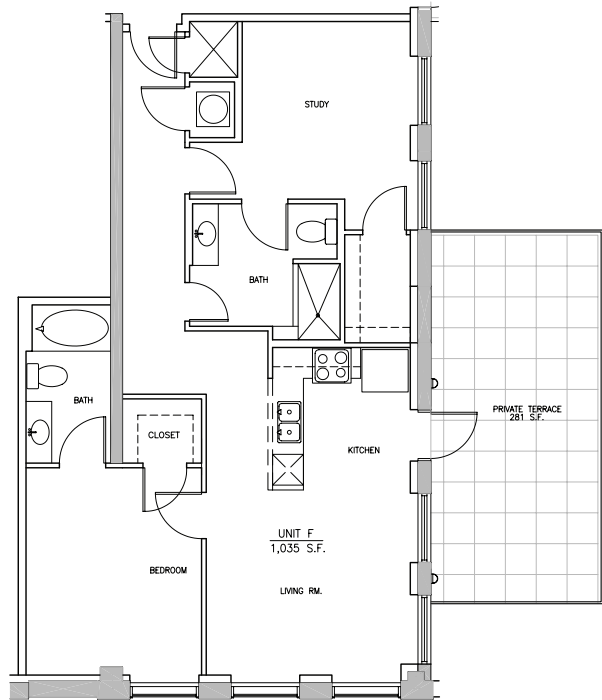

1414 ELM

DOWNTOWN LOCATION

TAILORED SOPHISTICATION

UNIT F

THIRD RAIL LOFTS

1 bedroom

2 baths

2 closets

1,035 approximate square feet

www.ThirdRailLofts.com

all sizes and layouts are approximate and subject to change.

1414 ELM

DOWNTOWN LOCATION
TAILORED SOPHISTICATION

UNIT F

- | | | |
|------------------|-------|-------------------------|
| THIRD RAIL LOFTS | 1 | bedroom |
| | 2 | baths |
| | 2 | closets |
| | 1,035 | approximate square feet |

www.ThirdRailLofts.com

all sizes and layouts are approximate and subject to change.