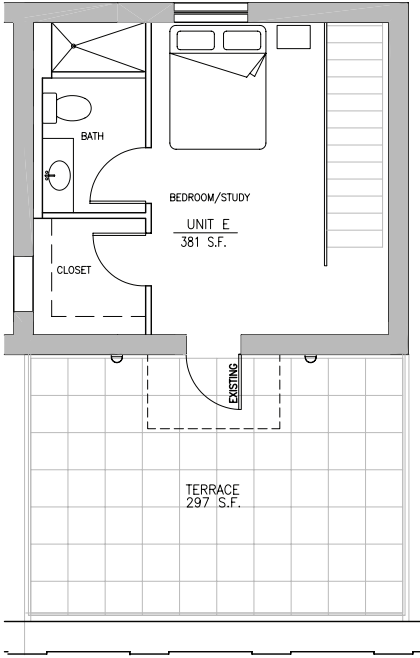

1414 ELM

DOWNTOWN LOCATION
TAILORED SOPHISTICATION

upper

lower

UNIT E

THIRD RAIL LOFTS

- 1 bedroom
- 3 baths
- 2 study / bedrooms
- 3 closets
- 1,579 approximate square feet

www.ThirdRailLofts.com

all sizes and layouts are approximate and subject to change.

1414 ELM

DOWNTOWN LOCATION
TAILORED SOPHISTICATION

THIRD RAIL LOFTS

- 1 bedroom
- 3 baths
- 2 study / bedrooms
- 3 closets
- 1,579 approximate square feet

www.ThirdRailLofts.com

all sizes and layouts are approximate and subject to change.