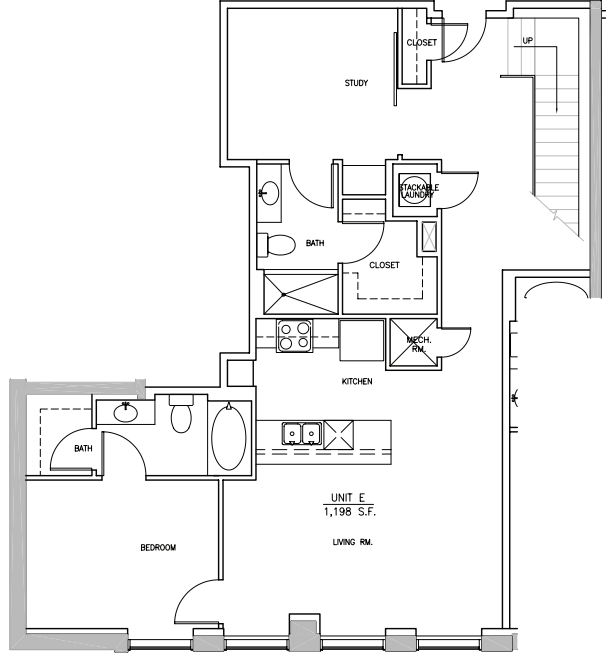

1414 ELM

DOWNTOWN LOCATION
TAILORED SOPHISTICATION

upper

lower

UNIT E

THIRD RAIL LOFTS

- 1 bedroom
- 3 baths
- 2 study / bedrooms
- 3 closets
- 1,579 approximate square feet

www.ThirdRailLofts.com

all sizes and layouts are approximate and subject to change.

1414 ELM

DOWNTOWN LOCATION
TAILORED SOPHISTICATION

THIRD RAIL LOFTS

- 1 bedroom
- 3 baths
- 2 study / bedrooms
- 3 closets
- 1,579 approximate square feet