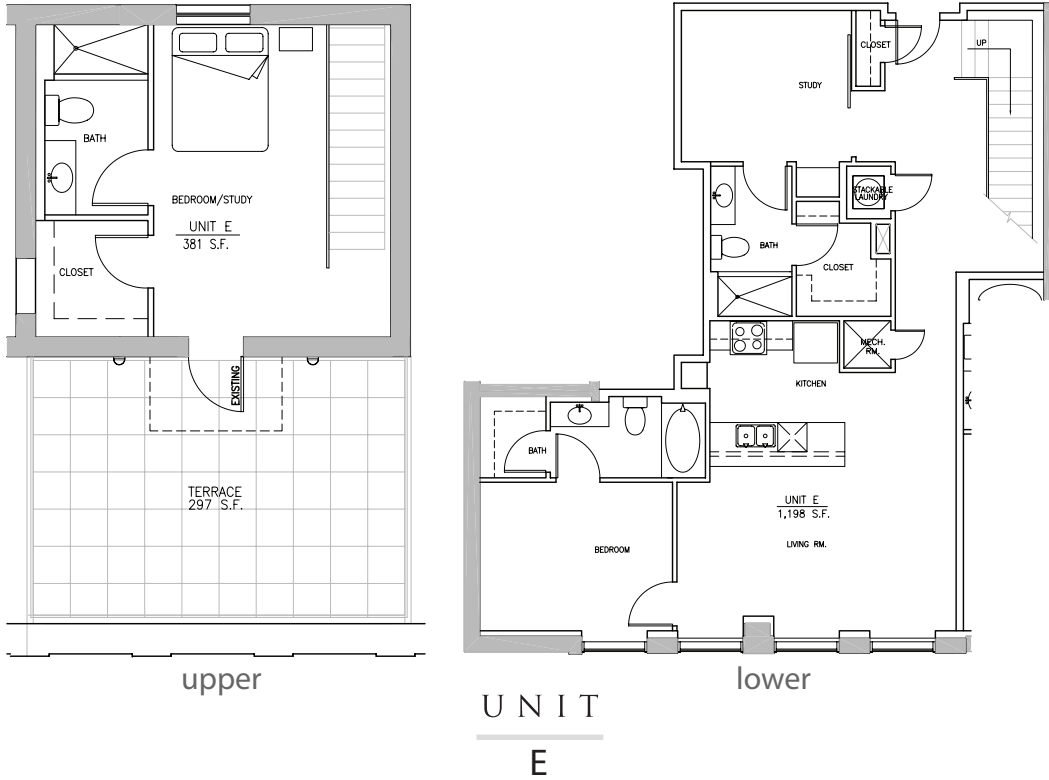

1414 ELM

DOWNTOWN LOCATION
TAILORED SOPHISTICATION

upper

lower

UNIT E

THIRD RAIL LOFTS

- 1 bedroom
- 3 baths
- 2 study / bedrooms
- 3 closets
- 1,579 approximate square feet

www.ThirdRailLofts.com

all sizes and layouts are approximate and subject to change.

1414 ELM

DOWNTOWN LOCATION
TAILORED SOPHISTICATION

THIRD RAIL LOFTS

- 1 bedroom
- 3 baths
- 2 study / bedrooms
- 3 closets
- 1,579 approximate square feet