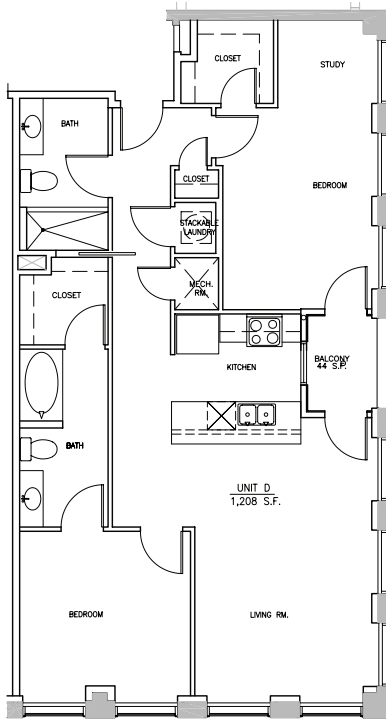

1414 ELM

DOWNTOWN LOCATION

TAILORED SOPHISTICATION

UNIT
D

THIRD RAIL LOFTS

- 1 bedroom
- 2 baths
- 1 study / bedroom
- 3 closets
- 1,208 approximate square feet

www.ThirdRailLofts.com

all sizes and layouts are approximate and subject to change.