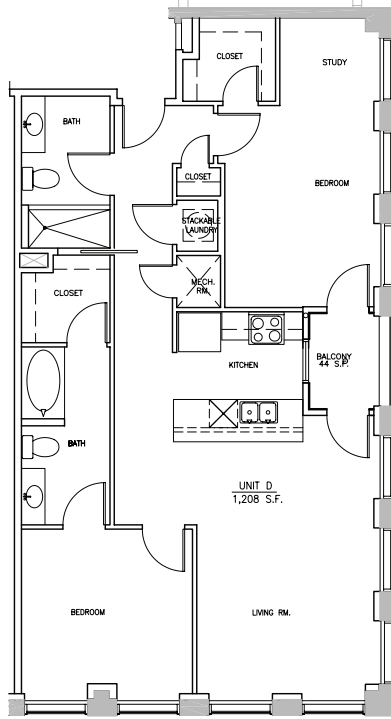

1414 ELM

DOWNTOWN LOCATION

TAILORED SOPHISTICATION

UNIT
D

THIRD RAIL LOFTS

- 1 bedroom
- 2 baths
- 1 study / bedroom
- 3 closets
- 1,208 approximate square feet

www.ThirdRailLofts.com

all sizes and layouts are approximate and subject to change.