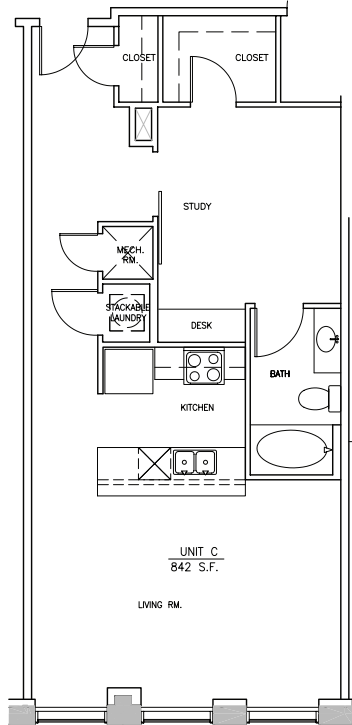

1414 ELM

DOWNTOWN LOCATION

TAILORED SOPHISTICATION

UNIT
C

THIRD RAIL LOFTS

1 bedroom

1 bath

2 closets

842 approximate square feet

www.ThirdRailLofts.com

all sizes and layouts are approximate and subject to change.

1414 ELM

DOWNTOWN LOCATION

TAILORED SOPHISTICATION

UNIT C

THIRD RAIL LOFTS

- 1 bedroom
- 1 bath
- 2 closets
- 842 approximate square feet

www.ThirdRailLofts.com

all sizes and layouts are approximate and subject to change.