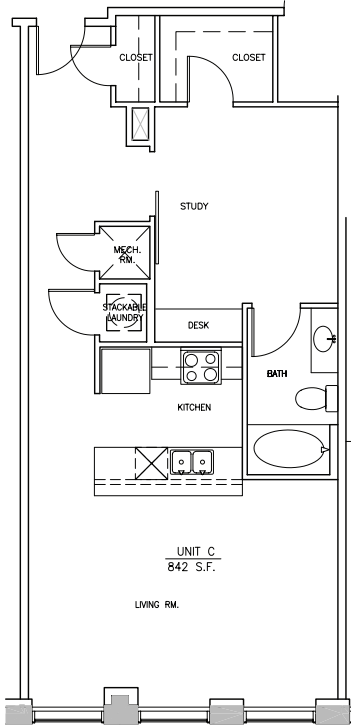

1414 ELM

DOWNTOWN LOCATION

TAILORED SOPHISTICATION

UNIT
C

THIRD RAIL LOFTS

1 bedroom

1 bath

2 closets

842 approximate square feet

www.ThirdRailLofts.com

all sizes and layouts are approximate and subject to change.

1414 ELM

DOWNTOWN LOCATION

TAILORED SOPHISTICATION

UNIT C

THIRD RAIL LOFTS

- 1 bedroom
- 1 bath
- 2 closets
- 842 approximate square feet

www.ThirdRailLofts.com

all sizes and layouts are approximate and subject to change.