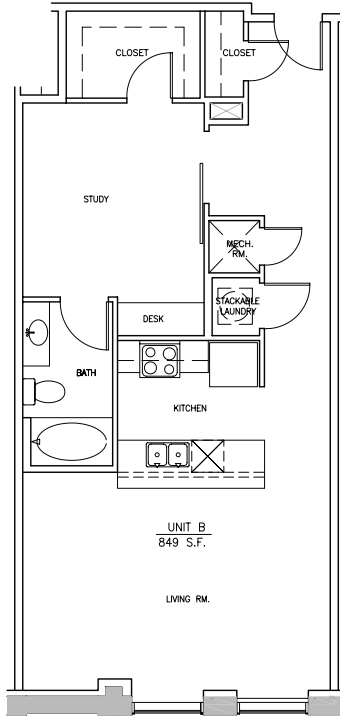

# 1414 ELM

DOWNTOWN LOCATION  
TAILORED SOPHISTICATION

## UNIT B

THIRD RAIL LOFTS

1 bedroom

1 bath

2 closets

849 approximate square feet

[www.ThirdRailLofts.com](http://www.ThirdRailLofts.com)

all sizes and layouts are approximate and subject to change.

## UNIT B

THIRD RAIL LOFTS

- 1 bedroom
- 1 bath
- 2 closets
- 849 approximate square feet

[www.ThirdRailLofts.com](http://www.ThirdRailLofts.com)

all sizes and layouts are approximate and subject to change.