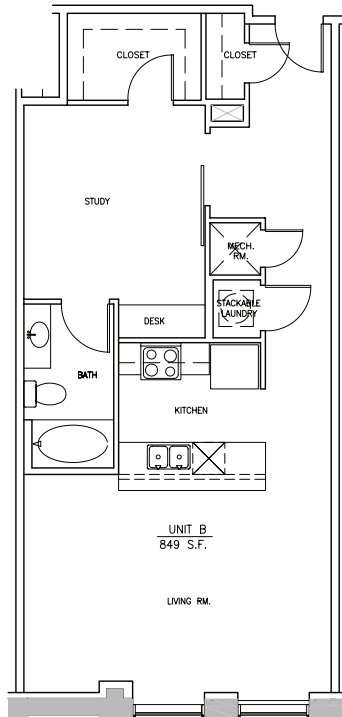

## UNIT B

THIRD RAIL LOFTS

1 bedroom

1 bath

2 closets

849 approximate square feet

[www.ThirdRailLofts.com](http://www.ThirdRailLofts.com)

all sizes and layouts are approximate and subject to change.

# 1414 ELM

DOWNTOWN LOCATION  
TAILORED SOPHISTICATION

## UNIT B

THIRD RAIL LOFTS

- 1 bedroom
- 1 bath
- 2 closets
- 849 approximate square feet

[www.ThirdRailLofts.com](http://www.ThirdRailLofts.com)

all sizes and layouts are approximate and subject to change.