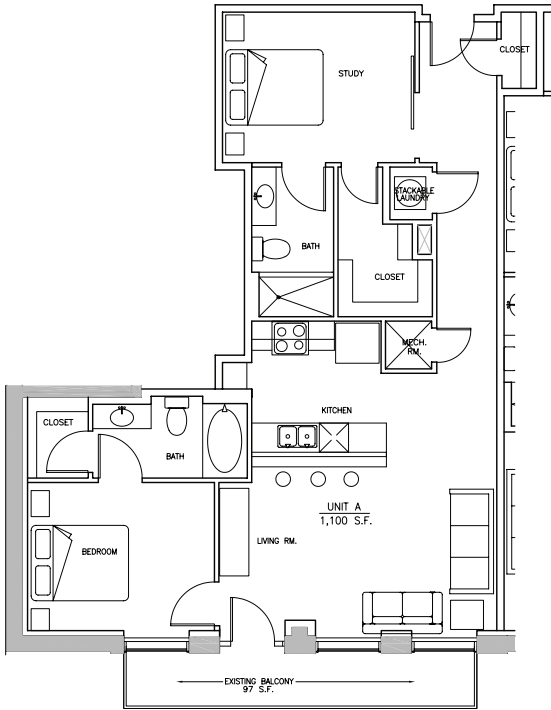

1414 ELM

DOWNTOWN LOCATION

TAILORED SOPHISTICATION

UNIT A

THIRD RAIL LOFTS

- 1 bedroom
- 2 baths
- 1 study / bedroom
- 3 closets
- 1,100 approximate square feet

WWW.1414ELM.COM

all sizes and layouts are approximate and subject to change.