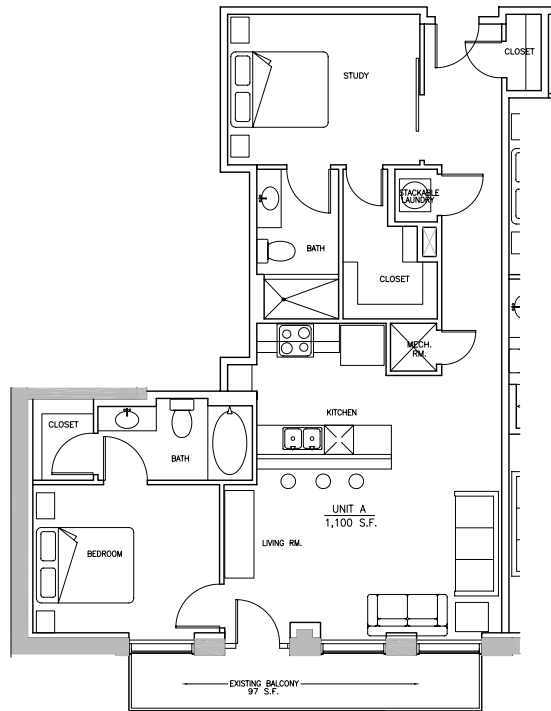

1414 ELM

DOWNTOWN LOCATION

TAILORED SOPHISTICATION

UNIT A

THIRD RAIL LOFTS

- 1 bedroom
- 2 baths
- 1 study / bedroom
- 3 closets
- 1,100 approximate square feet

WWW.1414ELM.COM

all sizes and layouts are approximate and subject to change.