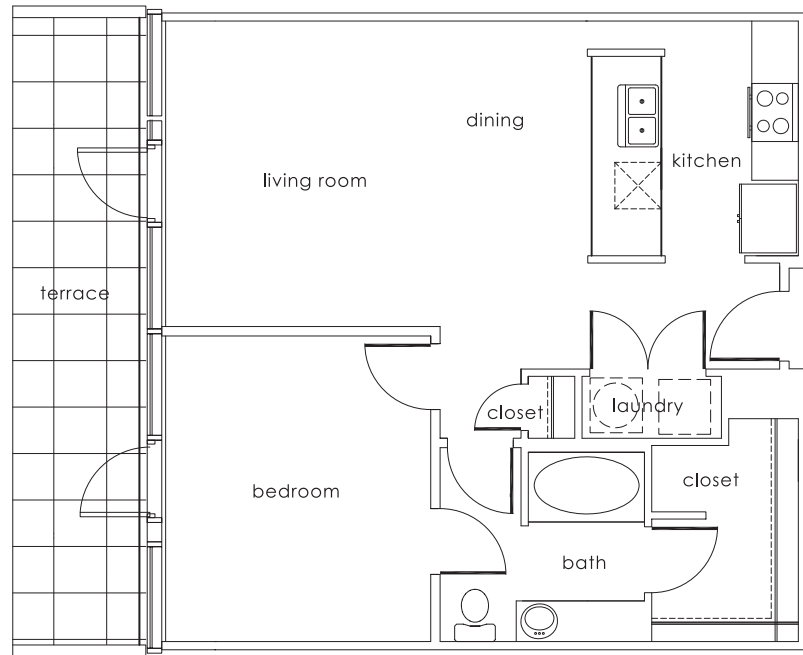

1407 MAIN

DOWNTOWN LOCATION
TAILORED SOPHISTICATION

UNIT J

THIRD RAIL LOFTS	1	bedroom
	1	bath
	2	closets
	765	approximate square feet

www.ThirdRailLofts.com

all sizes and layouts are approximate and subject to change.