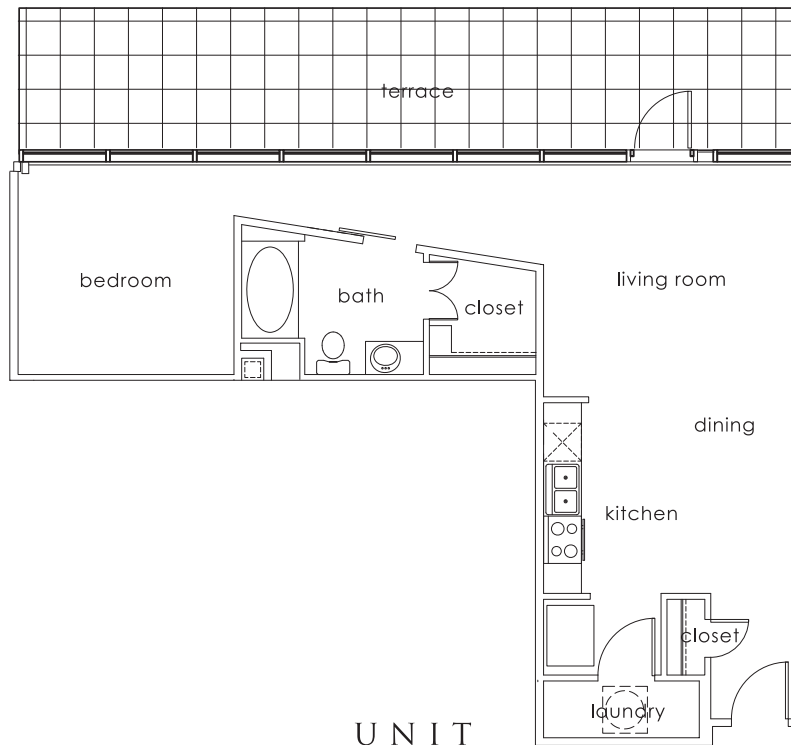

1407 MAIN

DOWNTOWN LOCATION

TAILORED SOPHISTICATION

UNIT
B

THIRD RAIL LOFTS	1	bedroom
	1	bath
	2	closets
	748	approximate square feet

WWW.1407MAIN.COM

all sizes and layouts are approximate and subject to change.